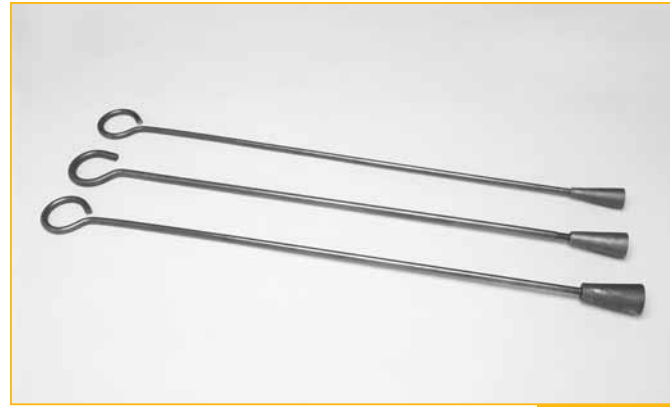

Dehorners

Bell Dehorners

24200

Solid aluminum bronze, heavy bell retains heat, has ventholes. Choice of 20" or 33" steel handle. Bell-type, solid brass bell retains heat longer. Five sizes to fit any need.

SIZES	33" HANDLE	20" HANDLE
	Product Number	Product Number
Set of 3 (5/8", 3/4", 7/8")	24100	24200
Small (5/8" I.D. x 3/8" Depth)	24105	24205
Medium (3/4" I.D. x 3/8" Depth)	24111	24211
Large (7/8" I.D. x 1/2" Depth)	24112	24212
Extra Large (1" I.D. x 3/4" Depth)	24106	24206
Giant (1-1/8" I.D. x 3/4" Depth)	24107	24207

Product # 24310 – Stone Double Dehorner (inside diameters – 3/4" and 1")

Barnes Precision Knuckle Saver Dehorning

18° offset tubular steel handles, lets you fully close cutting edges in much less space. Ideal for close quarters – holding pens, around headlocks, squeeze chutes. Heavy duty, precision Barnes instrument with sharp, hardened cutting edges, built to last. Only 16" long.

Product # 24229 – Large Knuckle Saver (jaw opening 1-3/4" x 3")

Product # 24249 – X-Large Knuckle Saver (jaw opening 2-1/4" x 3-1/2")

Barnes Precision Dehorning

Surgical Quality Instrument

Precision cutting edges perfectly matched, hand fitted for precise cutting, no binding, no skin tags. Heavy duty hardened steel with rust resistant oxidized finish. Heavy duty steel handles on all sizes, rubber grips. Quality built for years of dependable service. Three sizes: Small, Large and Extra Large. Stone Barnes Precision Dehorning make dehorning faster, easier, and more complete than you ever thought possible.