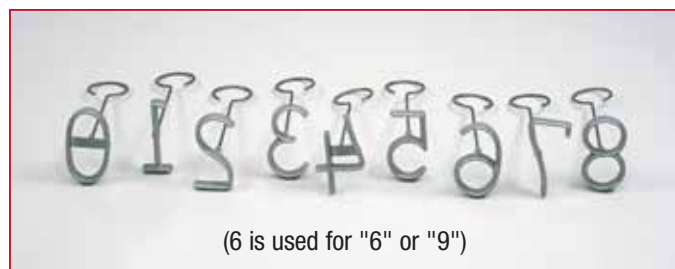

(6 is used for "6" or "9")

Product # 23530 – 2-1/2" Set Numbers 0-8

Product # 23535 – 4" Set Numbers 0-8

Product # 23540 – 2-1/2" Individual Numbers only

Product # 23545 – 4" Individual Numbers or Letters

Custom Paint Brands

Custom Paint Brands are available in various sizes.

Send a full-scale drawing and we'll quote a price.

Horn & Hoof Brands

This is the 7/8" brand favored by Horned Hereford breeders. Also favored by equine people for small freeze brands under mane.